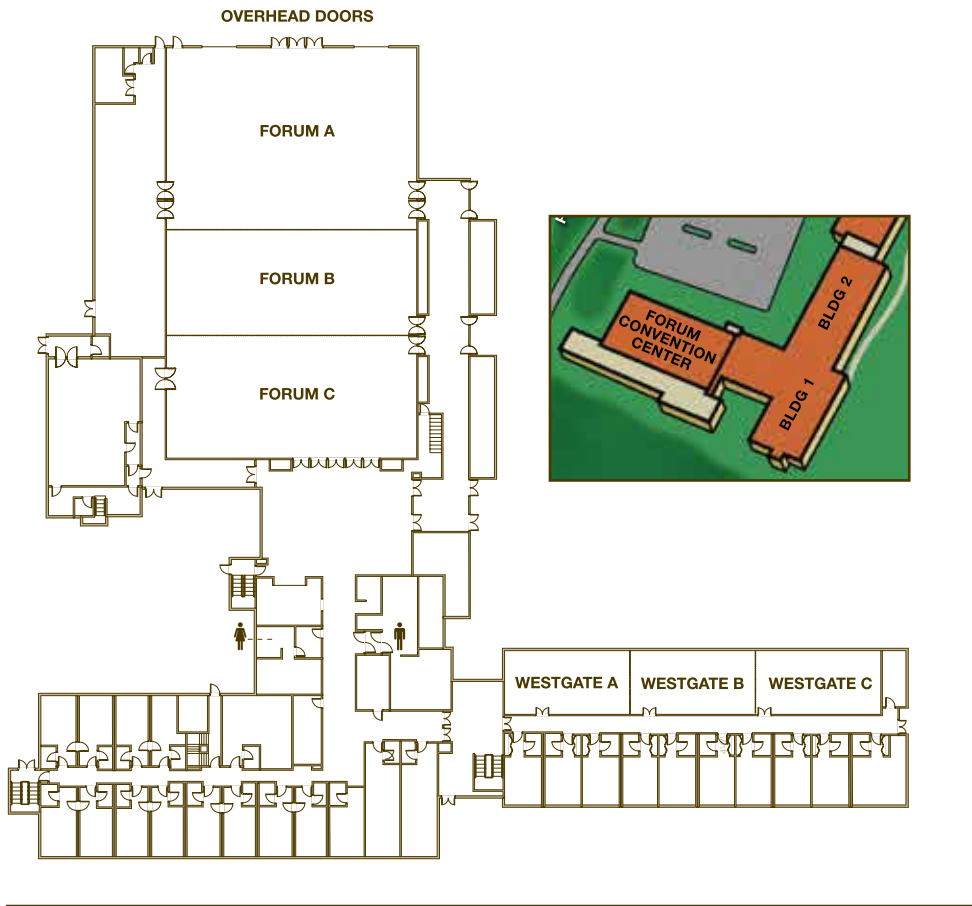

THE MIDWEST'S PREMIER VACATION DESTINATION

7036 Grand Geneva Way | Lake Geneva, WI 53147 | (800) 558 - 3417

GrandGeneva.com

THE FORUM AT THE LODGE

THE LODGE MAIN LEVEL AND CONFERENCE CENTER

THE LODGE LOWER LEVEL

THE LODGE UPPER LEVEL