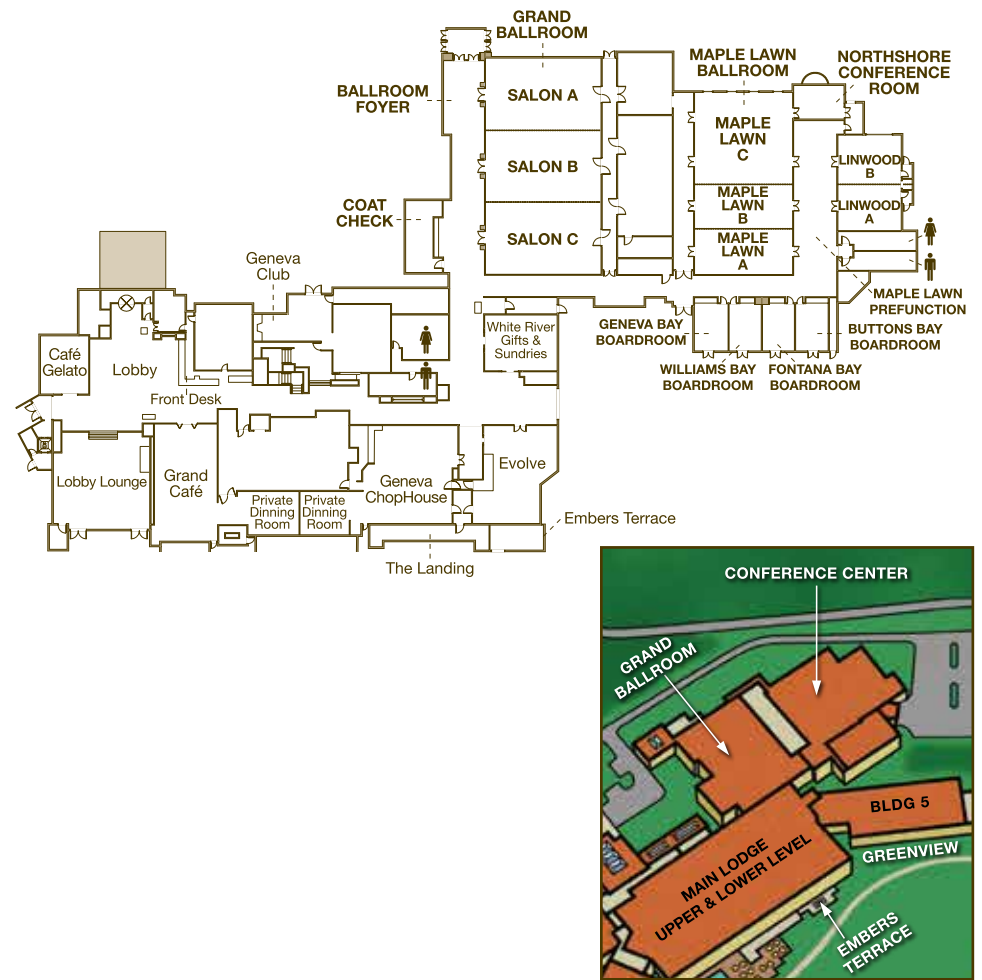

THE MIDWEST'S PREMIER VACATION DESTINATION

7036 Grand Geneva Way | Lake Geneva, WI 53147 | (800) 558 - 3417

GrandGeneva.com

THE FORUM AT THE LODGE

THE LODGE MAIN LEVEL AND CONFERENCE CENTER

THE LODGE LOWER LEVEL

THE LODGE UPPER LEVEL